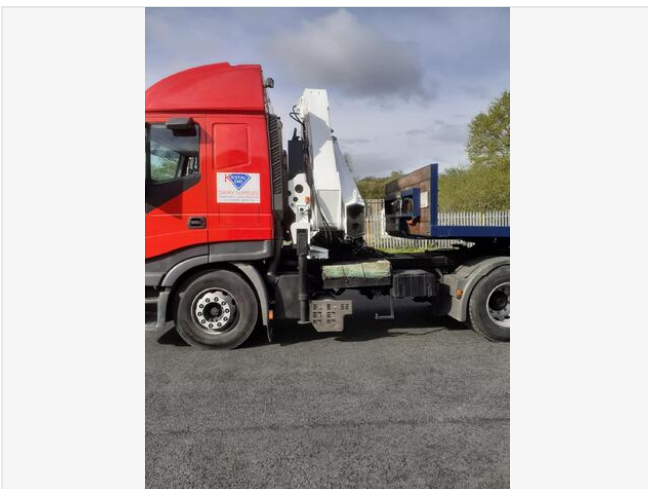

Description of Weights Applicable to Vehicle		(2) Weights not to be exceeded in GB, Britain	(3) Max. permitted weights (See note 3)	(4) Design Weights of type (See note 4)	Length	Width
Gross Weight (See note 2)	18000	19000		8258	2550	
Train Weight (See note 2)	31000	44000				
Max. Train Weight (See note 5)						
Axle Weights (See note 6)	Axle 1	8000	13000			
	Axle 2	11500	13000			
	Axle 3					
	Axle 4