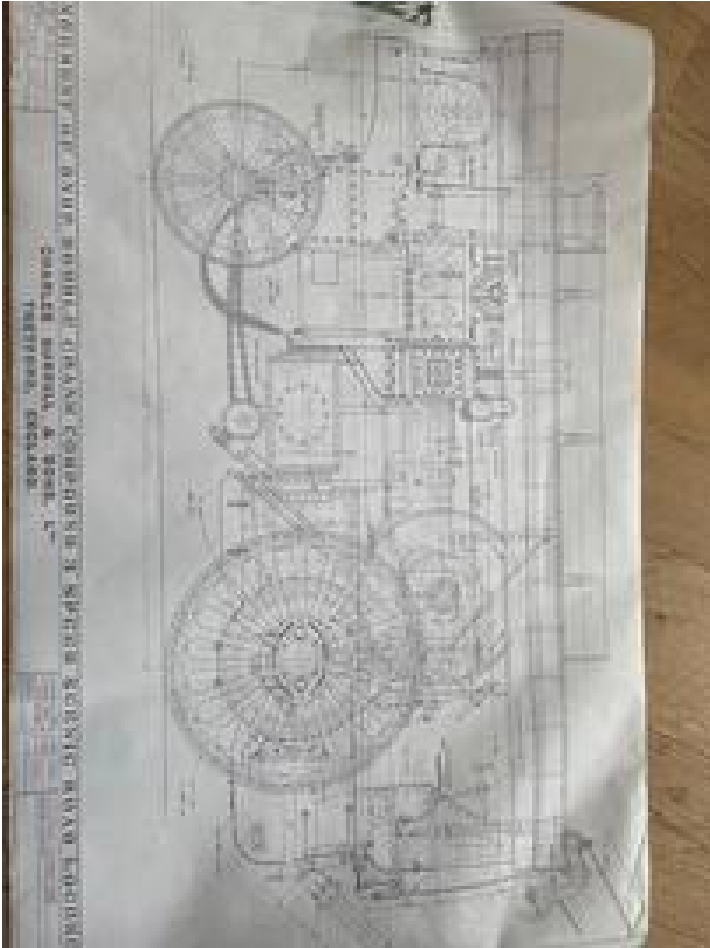

**Miscellaneous Tractors & Machinery Burrell scenic
showman's engine factory lined drawings 1921****Price £25****ITEM**Item URL: <https://www.motorfreeads.co.uk/122065>

Item reference number #122065

DEALERNigel Barker
South West**DETAILS****Item type:**

For Sale

Posted on :

23/01/2024

DESCRIPTION

Both near and off side. Both in good order. Plus postage.

AD INFORMATION**Model:**

Burrell scenic showman's engine factory lined drawings

Year:

1921

VAT applicable?:

No

**Miscellaneous Tractors & Machinery Burrell scenic
showman's engine factory lined drawings 1921**

Price £25

Region:

South West

ITEM ADDRESS

South West

**Miscellaneous Tractors & Machinery Burrell scenic
showman's engine factory lined drawings 1921**

Price £25

ITEM IMAGES