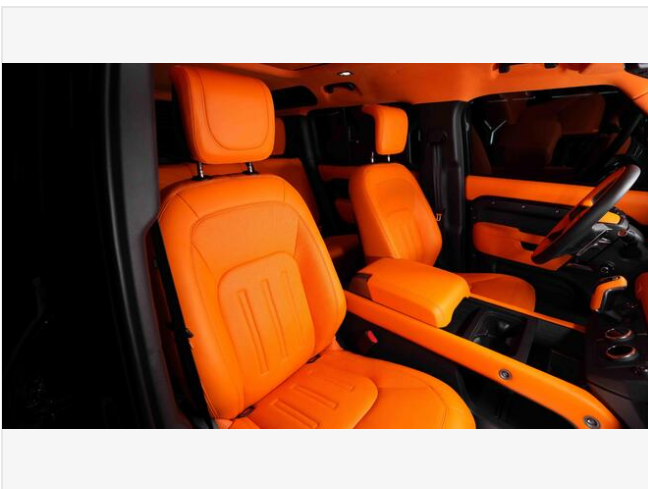

Land Rover Defender 2020

Price £178,000

ITEM IMAGES