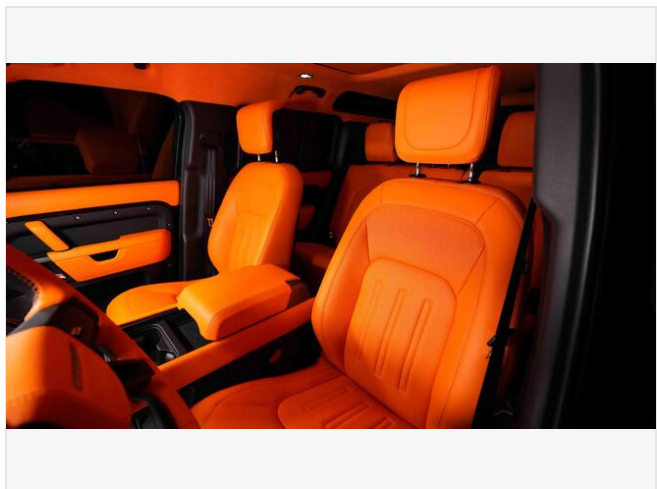

Land Rover Defender 2020

Price £178,000

ITEM IMAGES