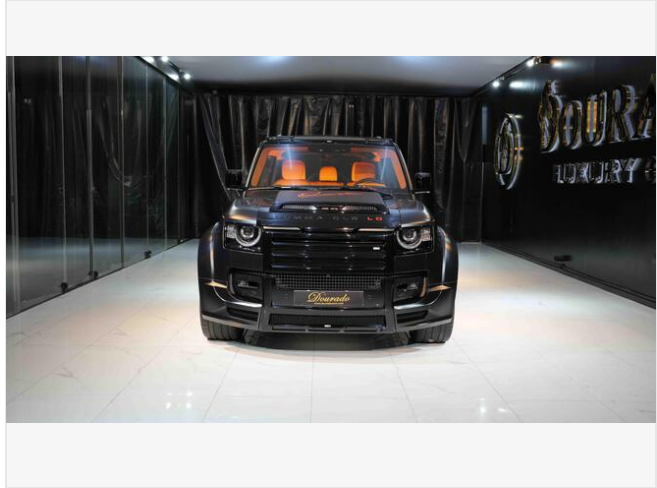

Land Rover Defender 2020

Price £178,000

ITEM IMAGES