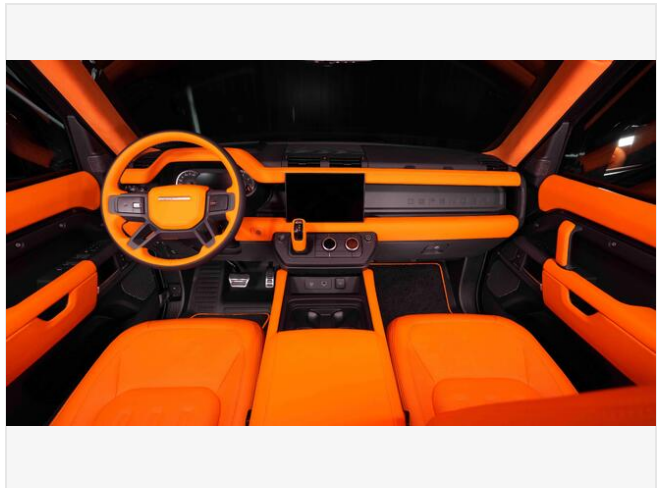

Land Rover Defender 2020

Price £178,000

ITEM IMAGES