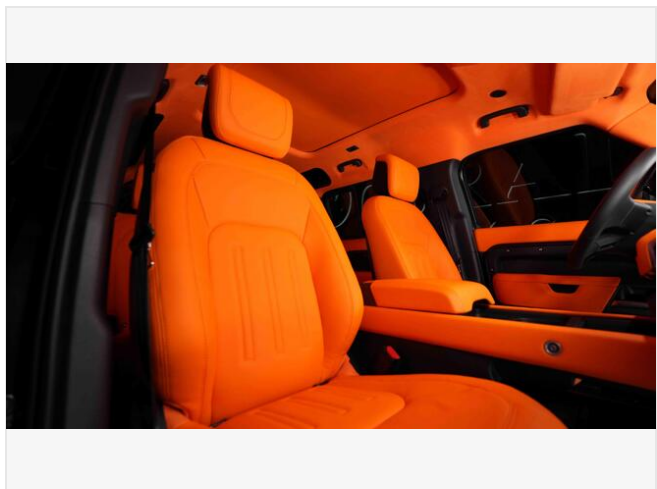

Land Rover Defender 2020

Price £178,000

ITEM IMAGES