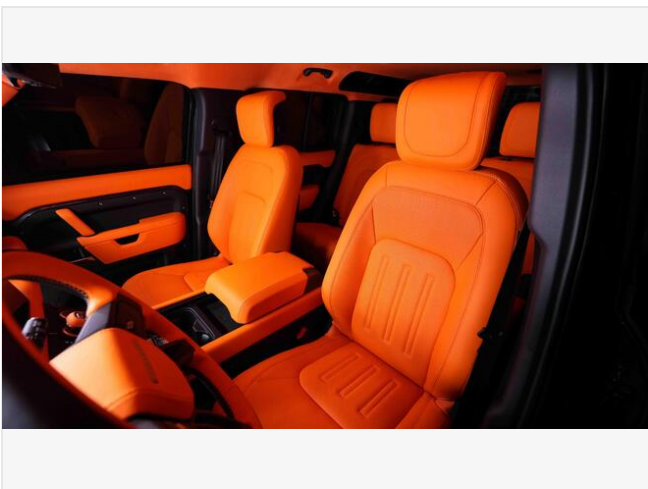

Land Rover Defender 2020

Price £178,000

ITEM IMAGES