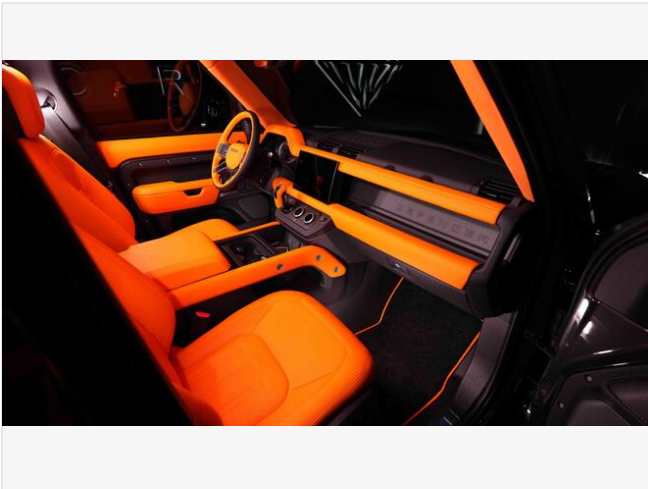

Land Rover Defender 2020

Price £140,000

ITEM IMAGES