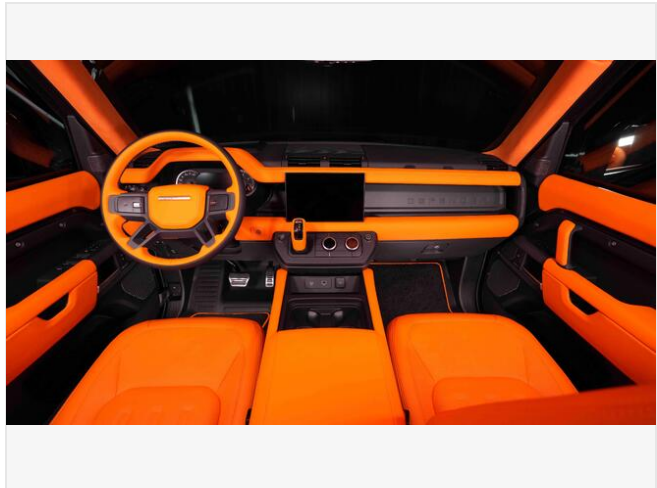

Land Rover Defender 2020

Price £140,000

ITEM IMAGES