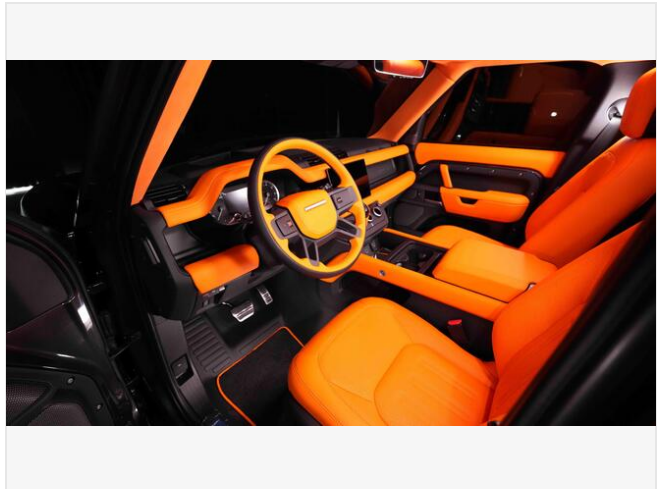

Land Rover Defender 2020

Price £140,000

ITEM IMAGES