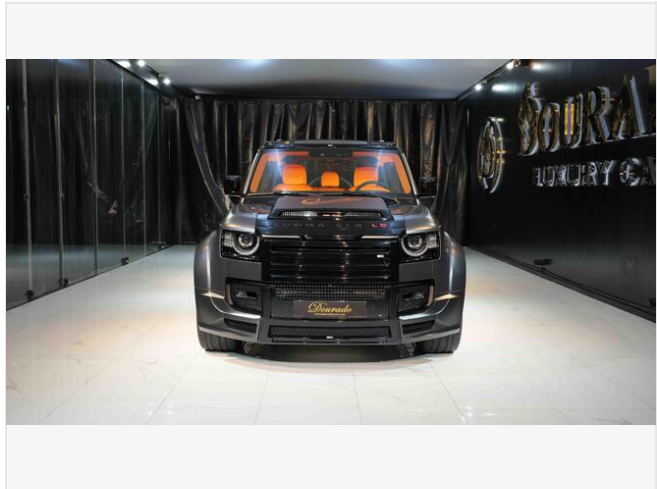

Land Rover Defender 2020

Price £140,000

ITEM IMAGES