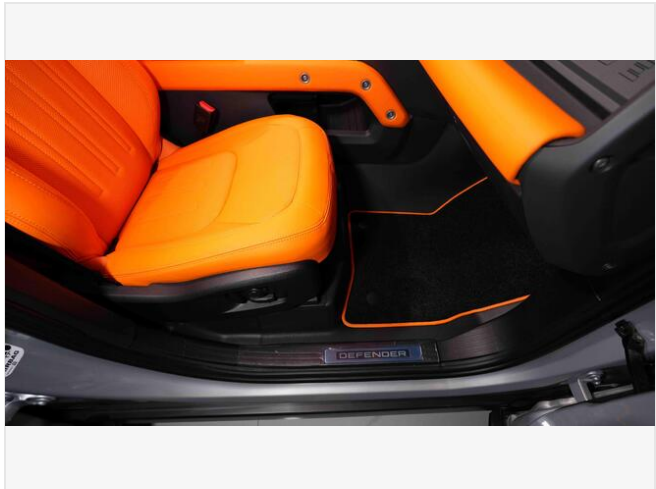

Land Rover Defender 2020

Price £140,000

ITEM IMAGES