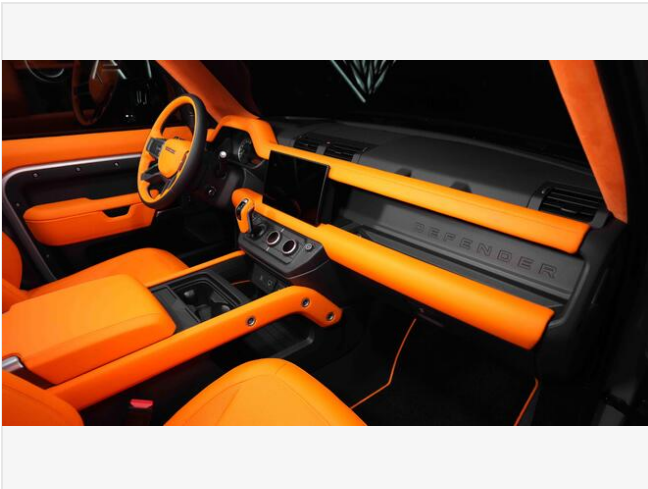

Land Rover Defender 2020

Price £140,000

ITEM IMAGES