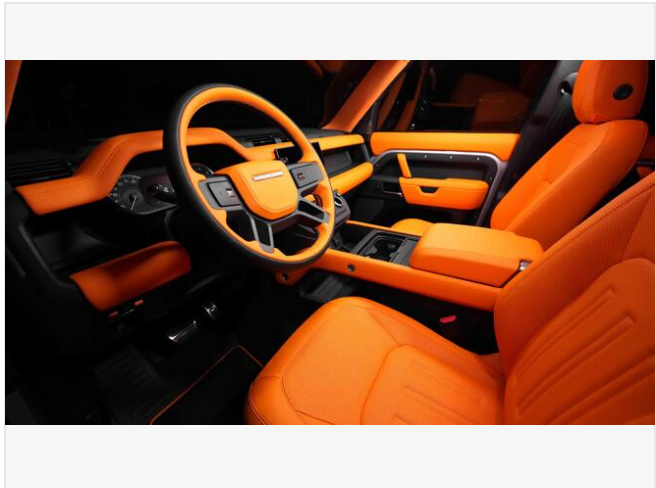

Land Rover Defender 2020

Price £140,000

ITEM IMAGES