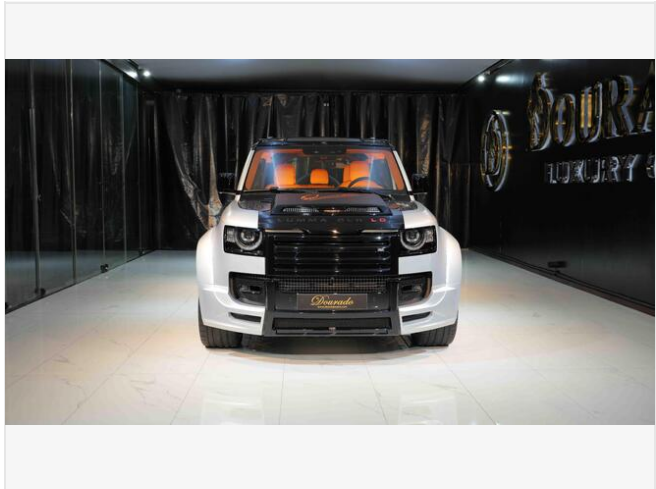

Land Rover Defender 2020

Price £140,000

ITEM IMAGES