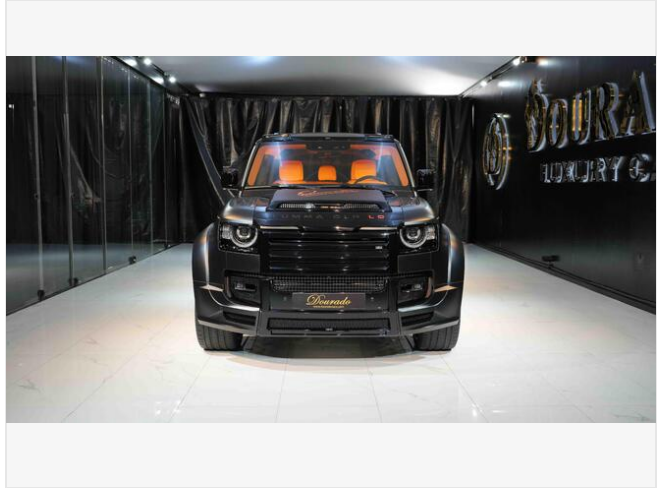

Land Rover Defender 2020

Price £140,000

ITEM IMAGES