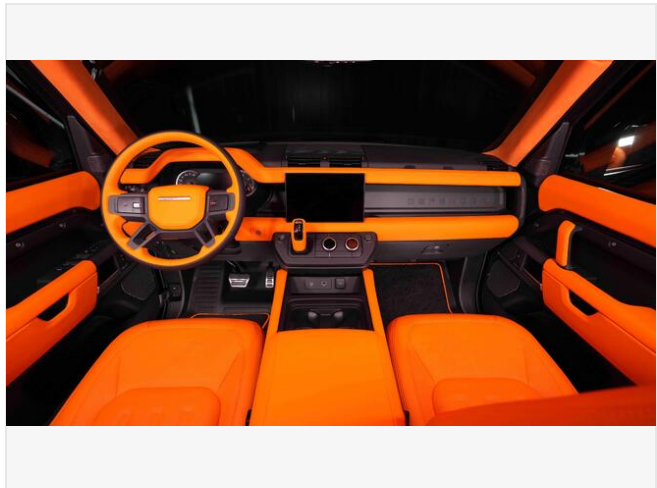

Land Rover Defender 2020

Price £140,000

ITEM IMAGES