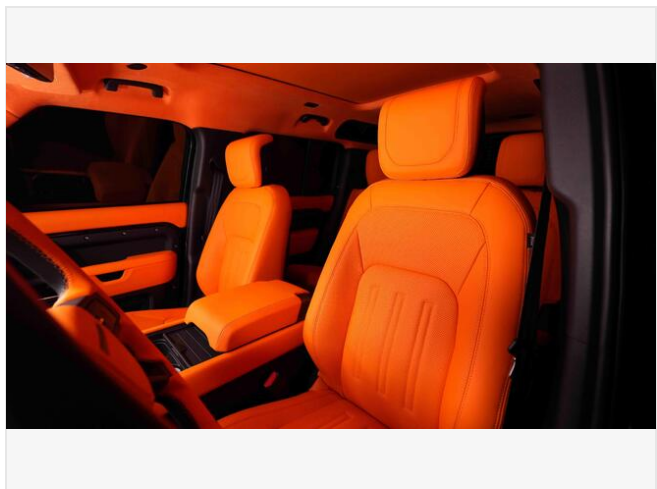

Land Rover Defender 2020

Price £140,000

ITEM IMAGES