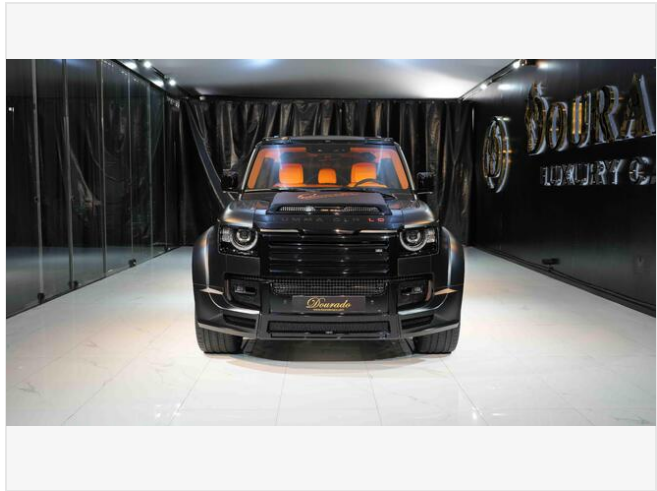

Land Rover Defender 2020

Price £140,000

ITEM IMAGES