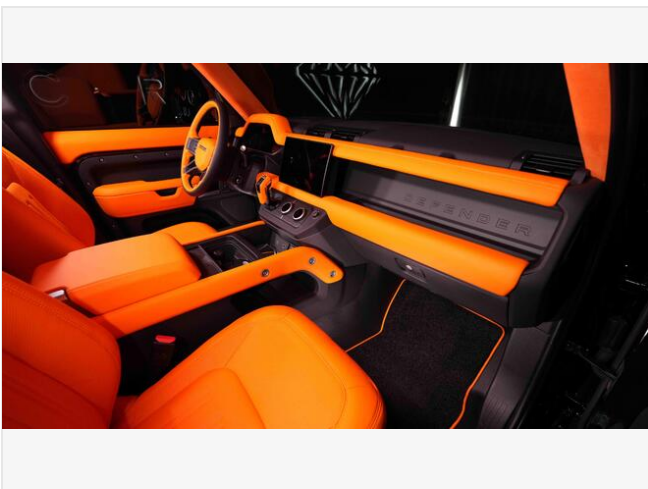

Land Rover Defender 2020

Price £140,000

ITEM IMAGES