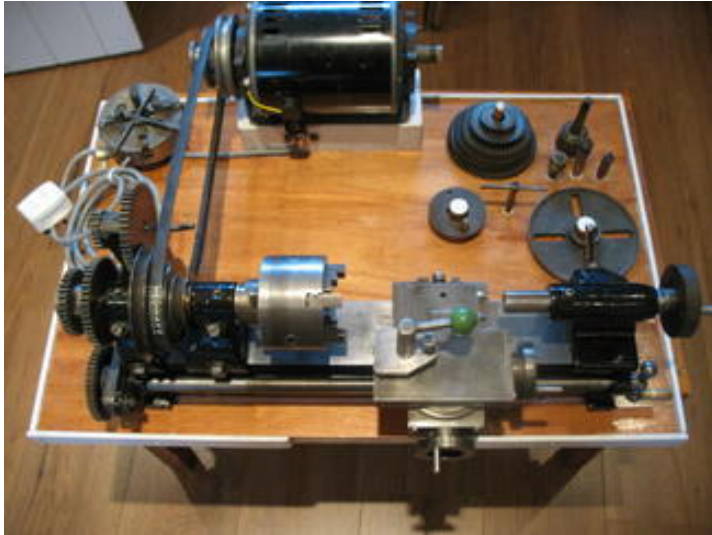

**Miscellaneous Cars British Compact 8" x 2-1/2" Screwcutting
Lathe with excellent equipment****Price £345****ITEM**Item URL: <https://www.motorfreesads.co.uk/123912>

Item reference number #123912

DEALER

East of England

DETAILS**Item type:**

For Sale

Posted on :

01/07/2024

DESCRIPTION

Quiet motor, and just 31" long. Please phone for more details/photos.

AD INFORMATION**Model:**

British Compact 8" x 2-1/2" Screwcutting Lathe with excellent equipment

VAT applicable?:

No

Region:

East of England

ITEM ADDRESS

East of England

**Miscellaneous Cars British Compact 8" x 2-1/2" Screwcutting
Lathe with excellent equipment**

Price £345

ITEM IMAGES