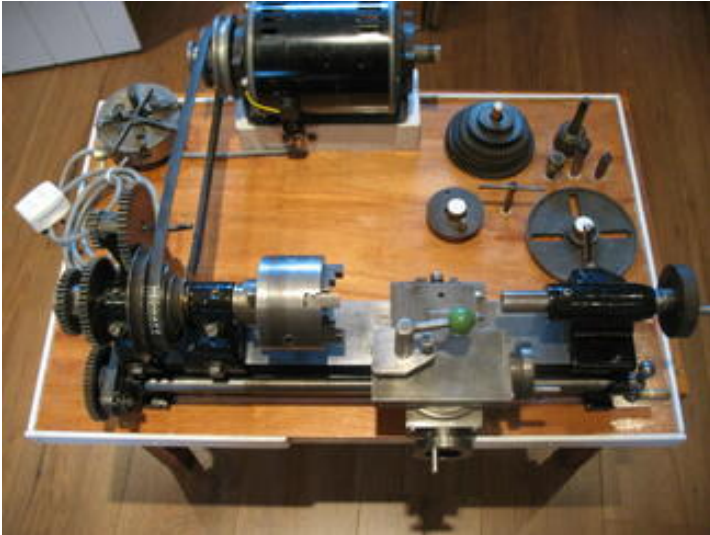

**Miscellaneous Cars British Compact 8" x 2-1/2" Screwcutting  
Lathe with excellent equipment****Price £345****ITEM**Item URL: <https://www.motorfreesads.co.uk/123912>

Item reference number #123912

**DEALER**

East of England

**DETAILS****Item type:**

For Sale

**Posted on :**

01/07/2024

**DESCRIPTION**

Quiet motor, and just 31" long. Please phone for more details/photos.

**AD INFORMATION****Model:**

British Compact 8" x 2-1/2" Screwcutting Lathe with excellent equipment

**VAT applicable?:**

No

**Region:**

East of England

**ITEM ADDRESS**

East of England

**Miscellaneous Cars British Compact 8" x 2-1/2" Screwcutting  
Lathe with excellent equipment**