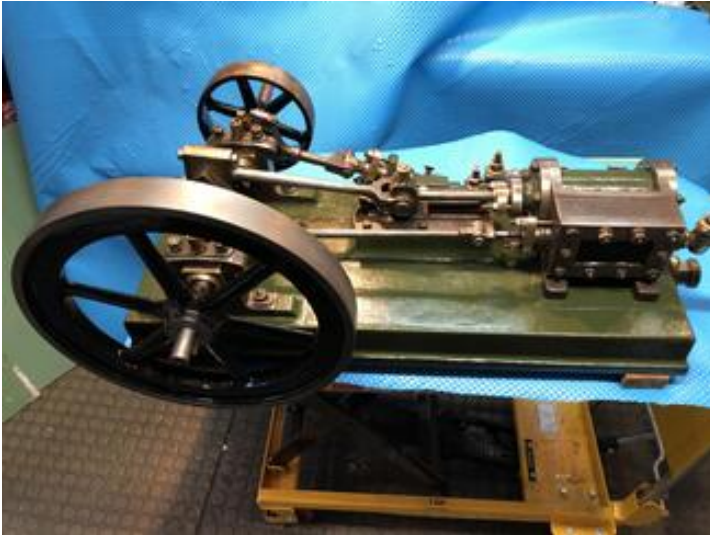

Other machinery Steam Stationary Steam Engine Small ,Full size workshop engine**Price £1,550****ITEM**Item URL: <https://www.motorfreeads.co.uk/122775>

Item reference number #122775

DEALER

Philip Tansley

For sale is a rare vintage small, full size workshop Live Steam Engine with some very nice features. Of unknown origin but I would think English and judging by the amount of pitting on the valve and piston rod and the beautifully shaped bearing tops possibly early 1900s. Small full size steam engines are very rare these days. The engine came to me as a pile of very rusty parts and surprisingly all original parts were there, even drain cocks. Commercially made with all mating surfaces machined to perfection. I spent many hours cleaning and putting on a basic coat of paint. The only things I made were new gaskets and a brass oil nut for the valve rod eccentric strap. It runs well on a fairly small Clarke compressor. My guess is that it was probably used as mobile power where needed but the rather beefy water pump may have been its main purpose with power transfer from the small pulley where needed. All mounted on a cast iron bed. Would make a lovely rally exhibit or useful workshop engine. It will also run in reverse with a simple 5min. change in bolt locator on valve eccentric. Appears to be Whitworth threads throughout. Approx dimensions 26" x 10" (Green Base) Flywheel 13.1/2" Pully 6.1/2" Crankshaft 21" 2" bore x 3 1/2" stroke. Sorry but strictly UK ONLY COLLECTION ONLY From Leicestershire. Will go in most estate cars or hatchbacks but will need a couple of strong blokes to lift. Please do not bid if you cannot collect yourself a courier will not lift . Any