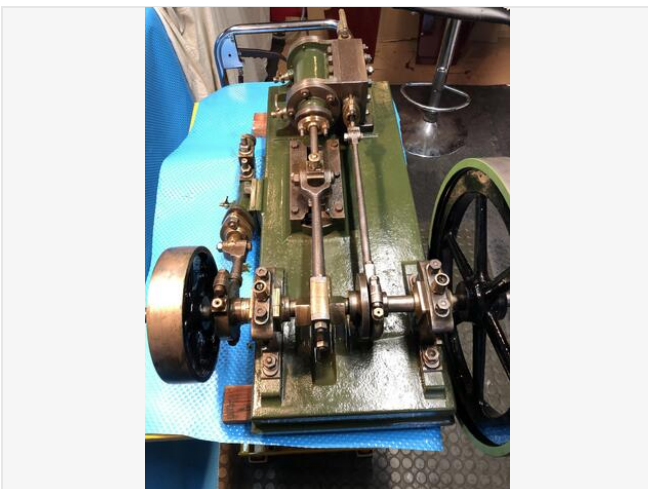

For sale is a rare vintage small, full size workshop Live Steam Engine with some very nice features. Of unknown origin but I would think English and judging by the amount of pitting on the valve and piston rod and the beautifully shaped bearing tops possibly early 1900s. Small full size steam engines are very rare these days. The engine came to me as a pile of very rusty parts and surprisingly all original parts were there, even drain cocks. Commercially made with all mating surfaces machined to perfection. I spent many hours cleaning and putting on a basic coat of paint. The only things I made were new gaskets and a brass oil nut for the valve rod eccentric strap. It runs well on a fairly small Clarke compressor. My guess is that it was probably used as mobile power where needed but the rather beefy water pump may have been its main purpose with power transfer from the small pulley where needed. All mounted on a cast iron bed. Would make a lovely rally exhibit or useful workshop engine. It will also run in reverse with a simple 5min. change in bolt locator on valve eccentric. Appears to be Whitworth threads throughout. Approx dimensions 26" x 10" (Green Base) Flywheel 13.1/2" Pully 6.1/2" Crankshaft 21" 2" bore x 3 1/2" stroke. Sorry but strictly UK ONLY COLLECTION ONLY From Leicestershire. Will go in most estate cars or hatchbacks but will need a couple of strong blokes to lift. Please do not bid if you cannot collect yourself a courier will not lift . Any

No

Region:

East Midlands

ITEM ADDRESS

East Midlands

Other machinery Steam Stationary Steam Engine Small ,Full size workshop engine

Price £1,550

ITEM IMAGES

Other machinery Steam Stationary Steam Engine Small ,Full size workshop engine

Price £1,550