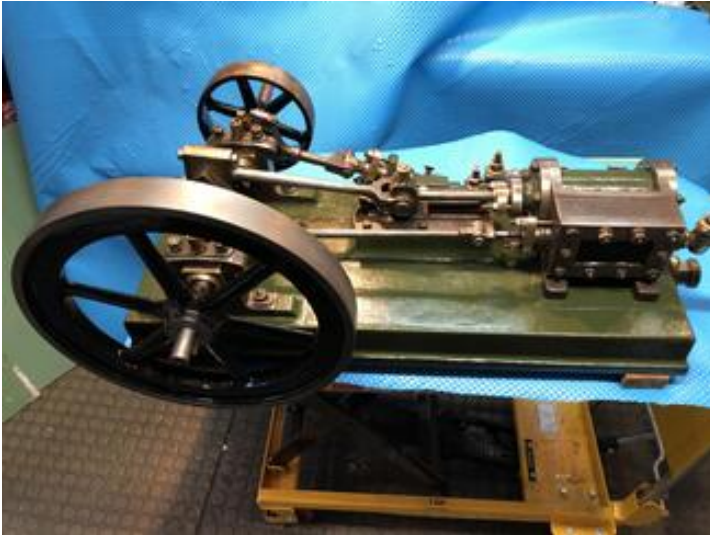

Other machinery Steam Stationary Steam Engine Small ,Full size workshop engine**Price £1,550****ITEM**Item URL: <https://www.motorfreesads.co.uk/122772>

Item reference number #122772

DEALER

Philip Tansley

For sale is a rare vintage small, full size workshop Live Steam Engine with some very nice features. Of unknown origin but I would think English and judging by the amount of pitting on the valve and piston rod and the beautifully shaped bearing tops possibly early 1900s. Small full size steam engines are very rare these days. The engine came to me as a pile of very rusty parts and surprisingly all original parts were there, even drain cocks. Commercially made with all mating surfaces machined to perfection. I spent many hours cleaning and putting on a basic coat of paint. The only things I made were new gaskets and a brass oil nut for the valve rod eccentric strap. It runs well on a fairly small Clarke compressor. My guess is that it was probably used as mobile power where needed but the rather beefy water pump may have been its main purpose with power transfer from the small pulley where needed. All mounted on a cast iron bed. Would make a lovely rally exhibit or useful workshop engine. It will also run in reverse with a simple 5min. change in bolt locator on valve eccentric. Appears to be Whitworth threads throughout. Approx dimensions 26" x 10" (Green Base) Flywheel 13.1/2" Pully 6.1/2" Crankshaft 21" 2" bore x 3 1/2" stroke. Sorry but strictly UK ONLY COLLECTION ONLY From Leicestershire. Will go in most estate cars or hatchbacks but will need a couple of strong blokes to lift. Please do not bid if you cannot collect yourself a courier will not lift . Any