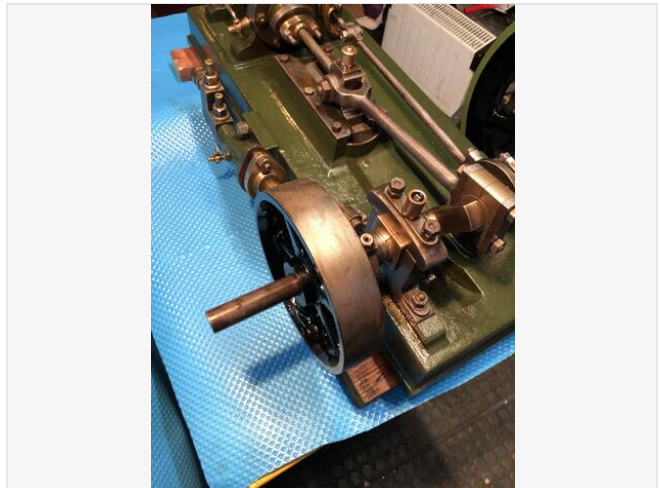

For sale is a rare vintage small, full size workshop Live Steam Engine with some very nice features. Of unknown origin but I would think English and judging by the amount of pitting on the valve and piston rod and the beautifully shaped bearing tops possibly early 1900s. Small full size steam engines are very rare these days. The engine came to me as a pile of very rusty parts and surprisingly all original parts were there, even drain cocks. Commercially made with all mating surfaces machined to perfection. I spent many hours cleaning and putting on a basic coat of paint. The only things I made were new gaskets and a brass oil nut for the valve rod eccentric strap. It runs well on a fairly small Clarke compressor. My guess is that it was probably used as mobile power where needed but the rather beefy water pump may have been its main purpose with power transfer from the small pulley where needed. All mounted on a cast iron bed. Would make a lovely rally exhibit or useful workshop engine. It will also run in reverse with a simple 5min. change in bolt locator on valve eccentric. Appears to be Whitworth threads throughout. Approx dimensions 26" x 10" (Green Base) Flywheel 13.1/2" Pully 6.1/2" Crankshaft 21" 2" bore x 3 1/2" stroke. Sorry but strictly UK ONLY COLLECTION ONLY From Leicestershire. Will go in most estate cars or hatchbacks but will need a couple of strong blokes to lift. Please do not bid if you cannot collect yourself a courier will not lift . Any

No

Region:

East Midlands

ITEM ADDRESS

East Midlands

Other machinery Steam Stationary Steam Engine Small ,Full size workshop engine

Price £1,550

ITEM IMAGES

Other machinery Steam Stationary Steam Engine Small ,Full size workshop engine

Price £1,550