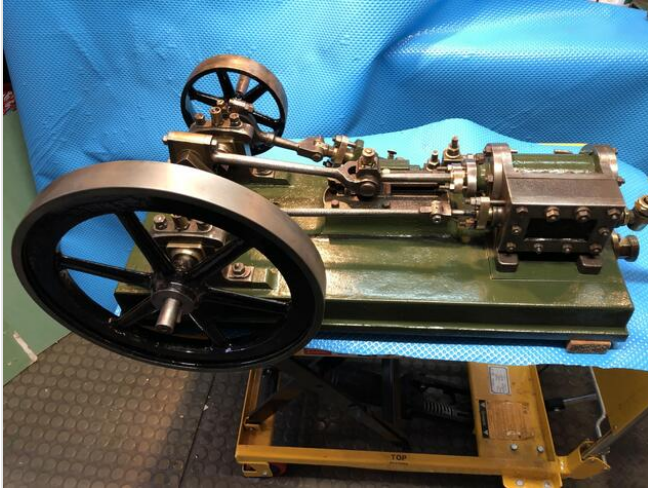

For sale is a rare vintage small, full size workshop Live Steam Engine with some very nice features. Of unknown origin but I would think English and judging by the amount of pitting on the valve and piston rod and the beautifully shaped bearing tops possibly early 1900s. Small full size steam engines are very rare these days. The engine came to me as a pile of very rusty parts and surprisingly all original parts were there, even drain cocks. Commercially made with all mating surfaces machined to perfection. I spent many hours cleaning and putting on a basic coat of paint. The only things I made were new gaskets and a brass oil nut for the valve rod eccentric strap. It runs well on a fairly small Clarke compressor. My guess is that it was probably used as mobile power where needed but the rather beefy water pump may have been its main purpose with power transfer from the small pulley where needed. All mounted on a cast iron bed. Would make a lovely rally exhibit or useful workshop engine. It will also run in reverse with a simple 5min. change in bolt locator on valve eccentric. Appears to be Whitworth threads throughout. Approx dimensions 26" x 10" (Green Base) Flywheel 13.1/2" Pully 6.1/2" Crankshaft 21" 2" bore x 3 1/2" stroke. Sorry but strictly UK ONLY COLLECTION ONLY From Leicestershire. Will go in most estate cars or hatchbacks but will need a couple of strong blokes to lift. Please do not bid if you cannot collect yourself a courier will not lift . Any

No

Region:

East Midlands

ITEM ADDRESS

East Midlands

Other machinery Steam Stationary Steam Engine Small ,Full size workshop engine

Price £1,550

ITEM IMAGES

Other machinery Steam Stationary Steam Engine Small ,Full size workshop engine

Price £1,550