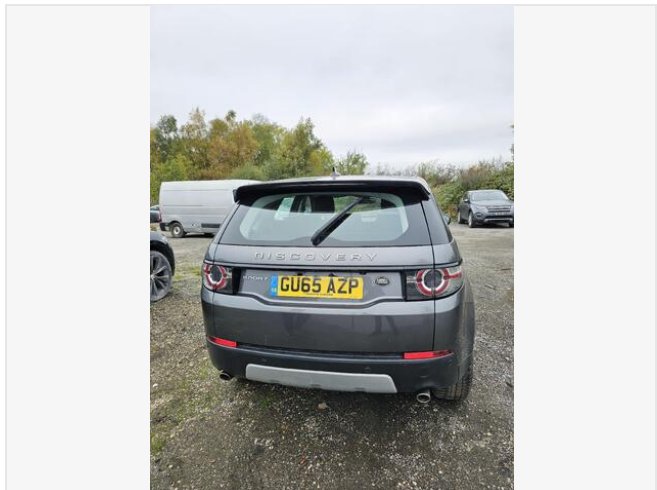

Land Rover Discovery 2015

Price £3,500

ITEM IMAGES